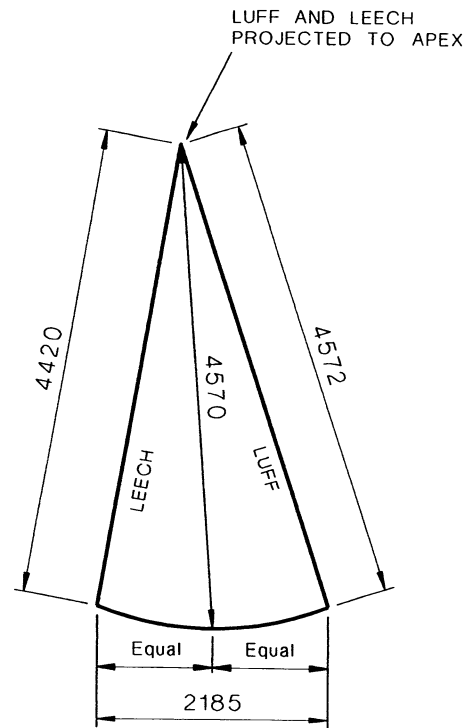

MAINSAIL

SIX FULL LENGTH BATTENS REQUIRED
(POSITION OPTIONAL)

HEADSAIL

CLASS EMBLEM

SPINNAKER

Drawn *John Farthing*
Checked *Rob Kennedy*
National Measurer
Issue Date *June 1996*

- NOTES**
1. ALL DIMENSIONS IN MILLIMETRES
 2. DRAWINGS NOT TO SCALE
 3. DRAWINGS TO BE READ IN CONJUNCTION WITH OTHER CLASS DOCUMENTS.
 4. RULES TAKE PRECEDENCE OVER DRAWINGS.