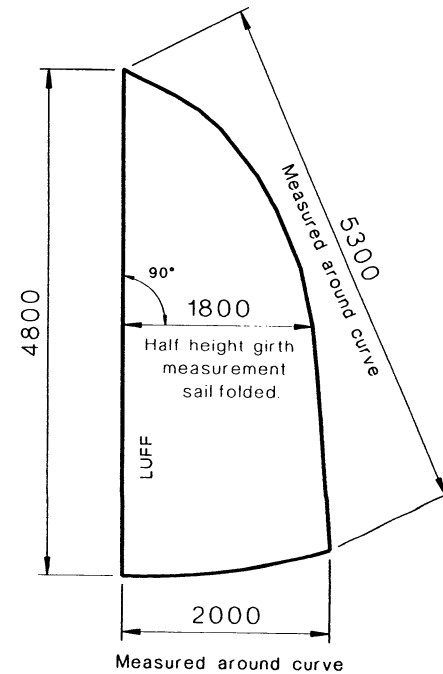

MAINSAIL

SIX FULL LENGTH BATTENS REQUIRED
(POSITION OPTIONAL)

HEADSAIL

CLASS EMBLEM

SPINNAKER

Drawn *John Farthing*
Checked *Rob Kennedy*
National Measurer
Issue Date *June 1996*

- NOTES**
1. ALL DIMENSIONS IN MILLIMETRES
 2. DRAWINGS NOT TO SCALE
 3. DRAWINGS TO BE READ IN CONJUNCTION WITH OTHER CLASS DOCUMENTS.
 4. RULES TAKE PRECEDENCE OVER DRAWINGS.